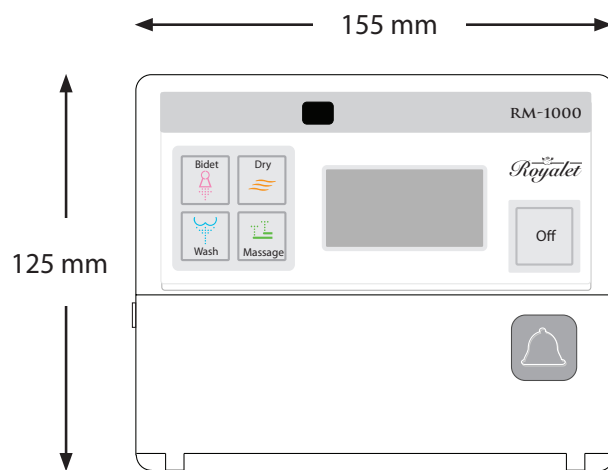

# RM-1000 Dimensions

Remote Control with bottom panel closed.