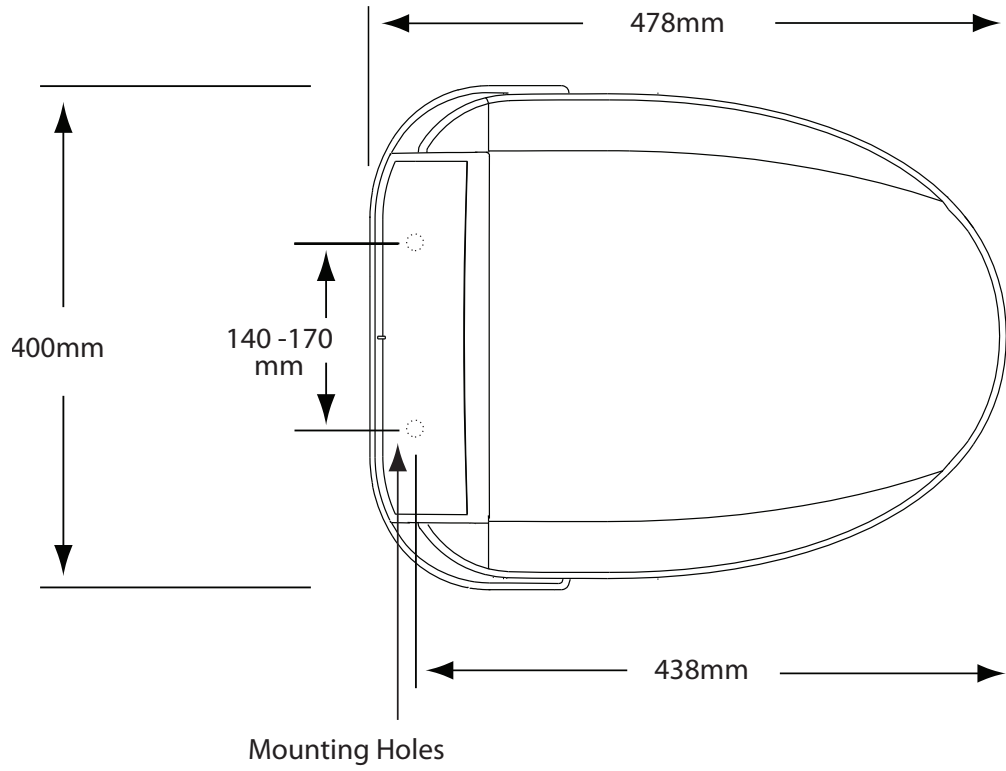

Remote Control with bottom panel closed.

# RM-1000 Dimensions

Remote Control with bottom panel closed.