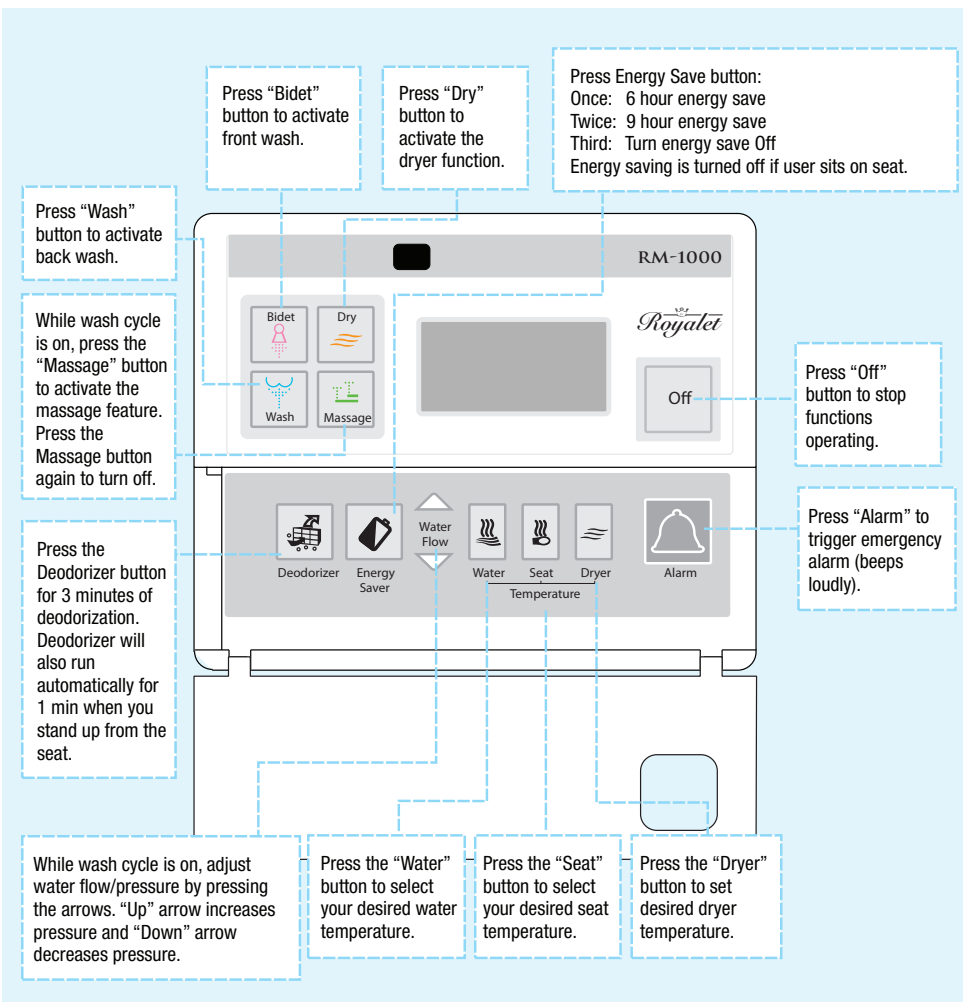

## Remote Control Electronic Bidet seat.

“Every house should have one.”  
*Scott Cam, TV Presenter*

Features	
Wash/Dry Functions	Wash
	Bidet
	Massage Wash
	Dryer
	Deodorization
Operational Functions	Power Saving
	Remote Control Unit
	Warm Seat
	Adjustable temperature settings
	Soft Close Lid & Seat
Infrared User Sensor	

Remote Control with bottom panel closed.

# RM-1000 Dimensions

Remote Control with bottom panel closed.